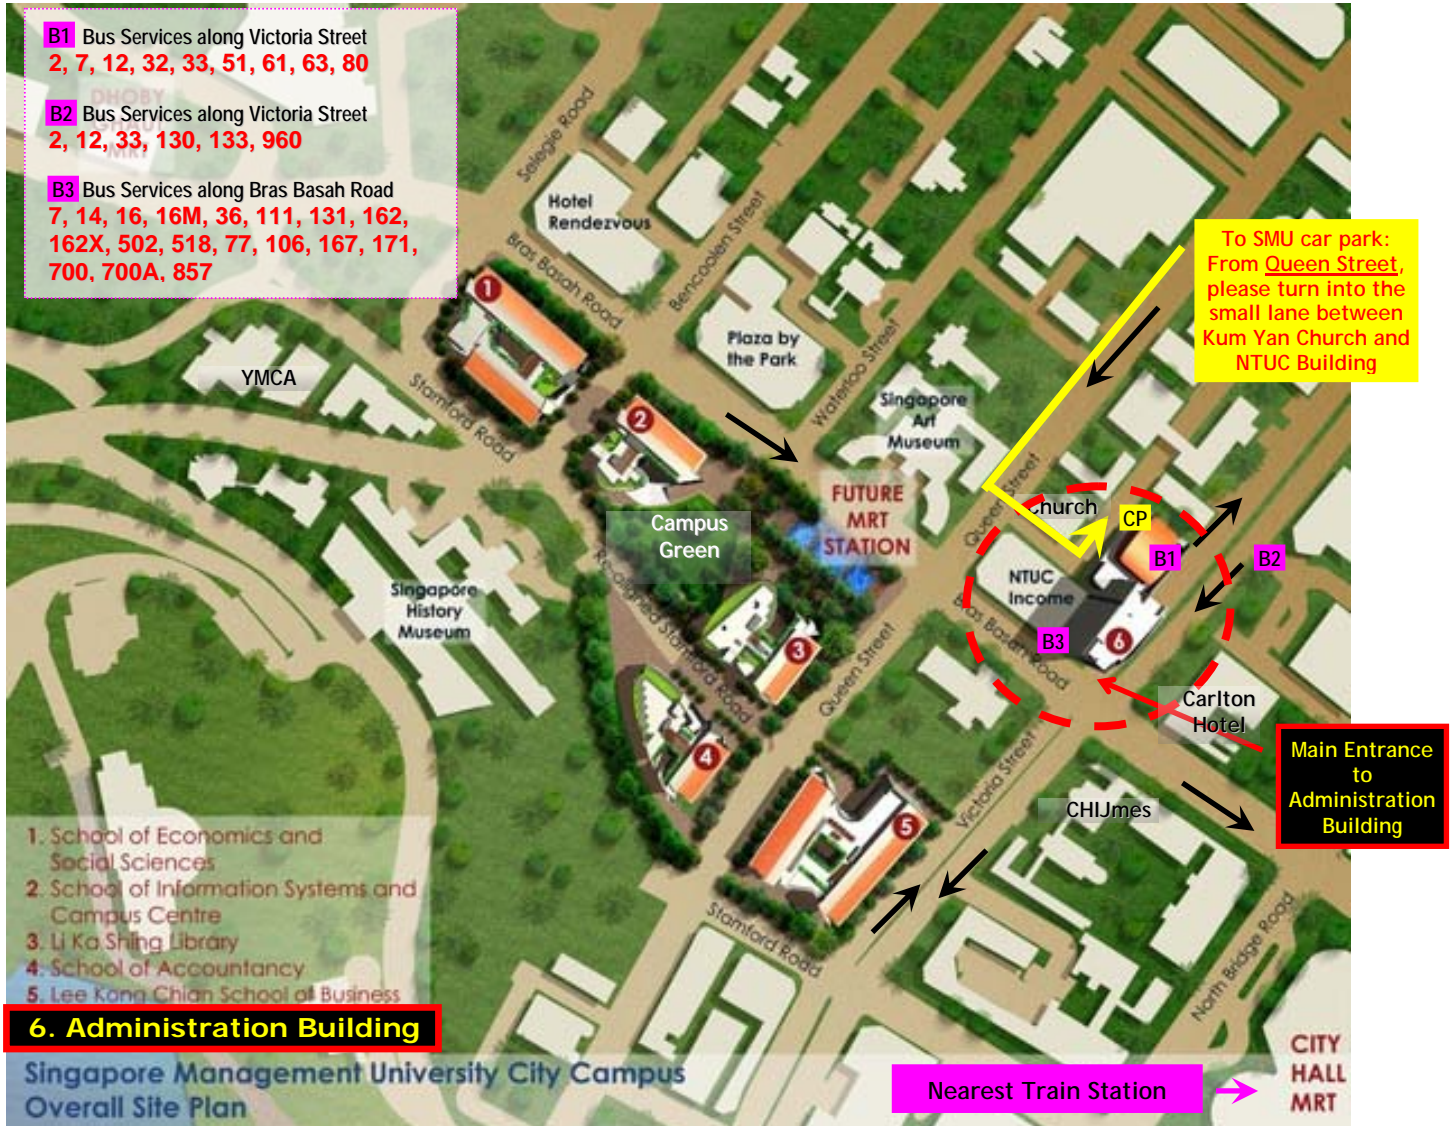

Administration Building, 81 Victoria Street Singapore (188065)

LOCATION MAP

NB: Car park lots are limited in our city campus. Alternative parking lots are available along Waterloo Street, Queen Street, at NTUC Income Centre Building, Allson Hotel and Carlton Hotel.